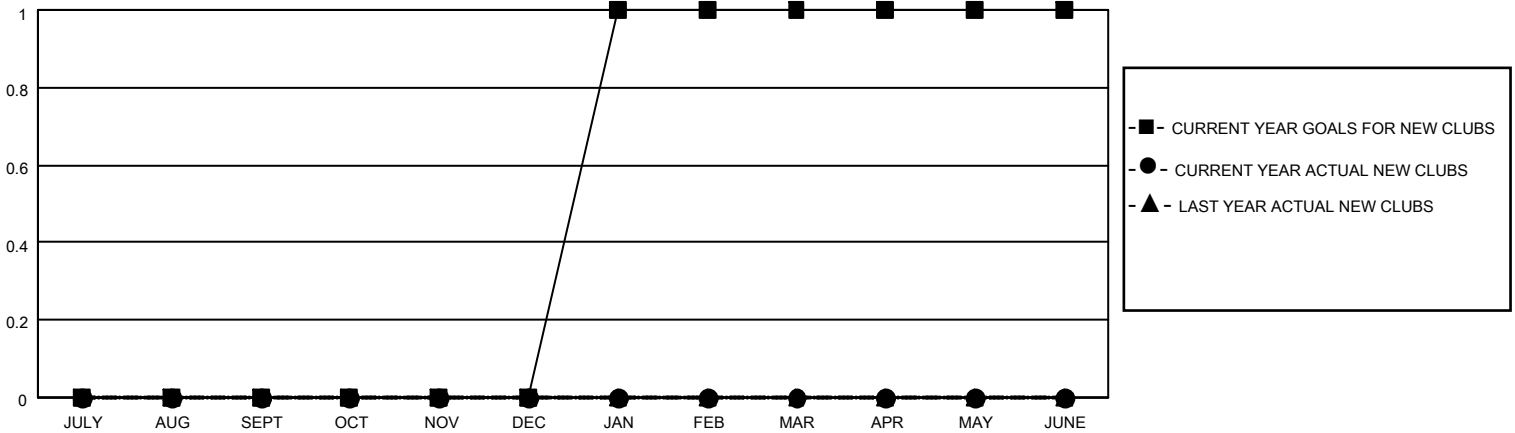

MONTHLY MEMBERSHIP PROGRESS REPORT

LOCATION IOWA

District 9 SE

Results as of: 4/30/2023

Clubs			
RESULTS FOR 2022-2023			
QUARTER	NEW CLUB GOAL	NEW CLUBS	DROPPED CLUBS
JULY/AUG/SEPT	0	0	0
OCT/NOV/DEC	0	0	0
JAN/FEB/MAR	1	0	1
APR/MAY/JUNE	0	0	0

Members			
RESULTS FOR 2022-2023			
QUARTER	MEMBER GROWTH NET GOAL	MEMBER GROWTH ACTUAL	DROPPED MEMBERS ACTUAL (including transfers)
JULY/AUG/SEPT	0	16	37
OCT/NOV/DEC	10	16	16
JAN/FEB/MAR	0	16	19
APR/MAY/JUNE	10	14	8

GOALS AND ACTUAL NEW CLUBS CUMULATIVE