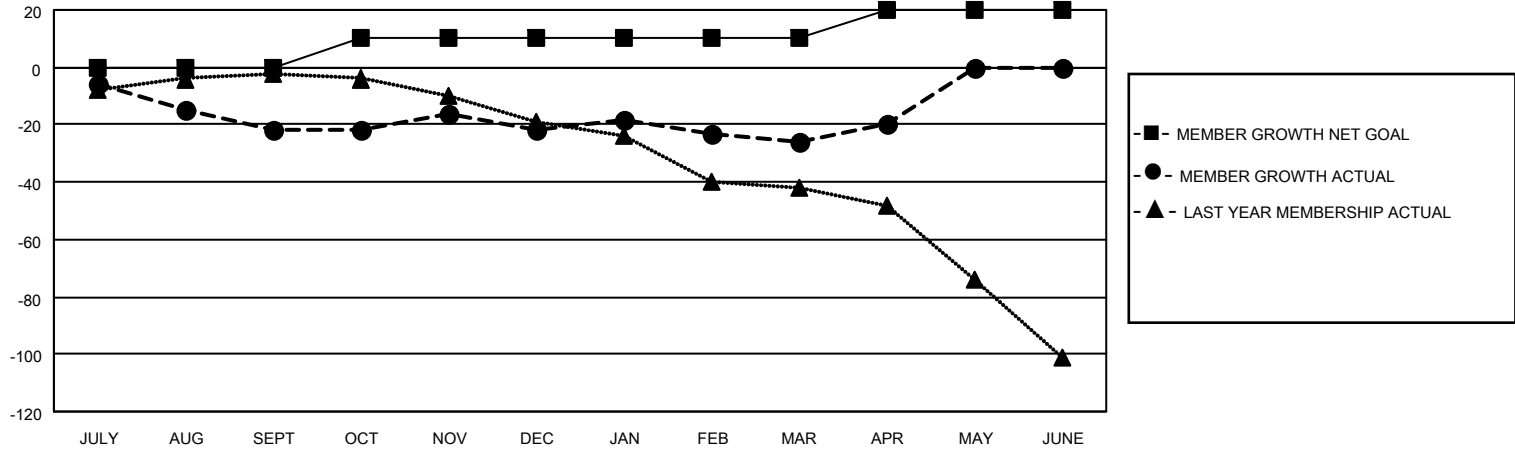

GOALS AND ACTUAL MEMBERS CUMULATIVE

DROPPED CLUBS: 1	19 CLUBS OF 40 ADDED 1 OR MORE NEW MEMBERS	<u>GENDER DISTRIBUTION</u> MALE 543 (66.79%) FEMALE 270 (33.21%) NON BINARY 0 (0.00%) PREFER NOT TO ANSWER 0 (0.00%)
<u>DROPPED MEMBERS</u> <table style="width: 100%; border-collapse: collapse;"> <tr> <td style="width: 80%;">DECEASED</td> <td style="text-align: right;">12</td> </tr> <tr> <td>CLUB CANCELLED</td> <td style="text-align: right;">0</td> </tr> <tr> <td>OTHER</td> <td style="text-align: right;">68</td> </tr> <tr> <td style="border-top: 1px solid black;">TOTAL</td> <td style="text-align: right; border-top: 1px solid black;">80</td> </tr> </table>	CLICK HERE FOR CUMULATIVE MEMBERSHIP DATA	<table style="width: 100%; border-collapse: collapse;"> <tr> <td style="width: 80%;">TOTAL FAMILY UNIT MEMBERS</td> <td style="text-align: right;">159</td> </tr> <tr> <td style="border-top: 1px solid black;">FAMILY MEMBERS PAYING HALF DUES</td> <td style="text-align: right; border-top: 1px solid black;">80</td> </tr> </table>